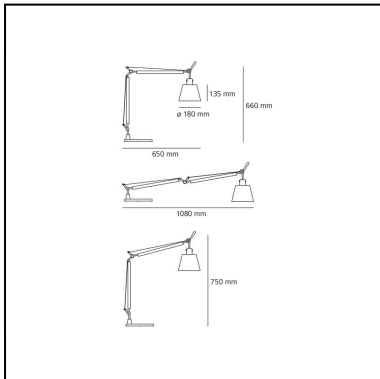

Tolomeo basculante tavolo - Body Lamp with Satin Diffuser 180

Michele De Lucchi
Giancarlo Fassina

IP20   EAC

LUMINAIRE *

- Watt: **7,5W**
- Voltage: **220V-240V**
- Delivered lumen output: **816lm**

* Photometric data may vary depending on the source installed. Light measurements are provided in relative form and technical lighting calculations may be updated according to the effective source used.

Notes

Interchangeable support: table base, clamp, desk fixed support and twin support that allows two independent lamp units to be fitted. Possibility to mount LED source on E27 Socket. Complete lamp consists of body lamp + accessories

DIMENSIONS

- Height: **660 mm**
- Diameter: **180 mm**
- Base Diameter: **230 mm**
- Max Extension Height: **750 mm**
- Max Extension Length: **1080 mm**
- Impact Resistance: **N/D**
- Glow Wire Test: **N/D°**