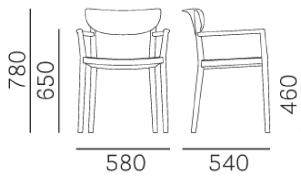

TIVOLI 2805

DESIGN:
CAZZANIGA MANDELLI PAGLIARULO

Tivoli armchair recalls the traditional wooden chairs, maintaining comfort and inspiring conviviality. A clean design where the structural elements are perfectly integrated in the frame. The three-dimensional curves and the generous proportions of the back rest make Tivoli an ergonomic and elegant chair. Ash wood frame, plywood seat and three-dimensional plywood back.