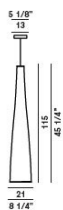

TITE SOSPENSIONE

DESIGN MARC SADLER/2000

Suspension lamp in fiberglass fabric with yellow Kevlar® or black carbon thread. Support in brushed stainless steel.

Tite 1

Giallo

Nero

Certifications

BULBS