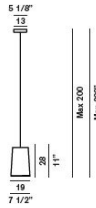

Tite 3

Giallo