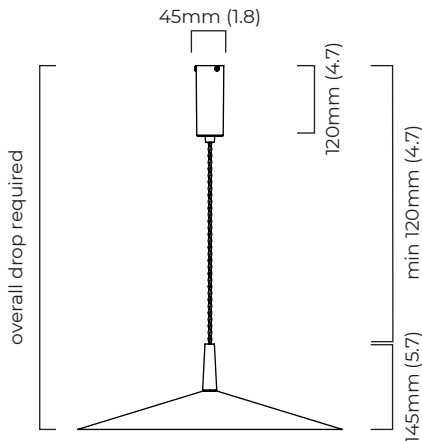

TINTO MEDIUM PENDANT

Inspired by the gentle incline of Scotland's Tinto Hill and chosen for its ability to cast light downward in a dramatic way, the shallow solid brass shade brings a refined simplicity to an interior.

FINISH

all satin brass
CTO-01-243-0021

dark bronze shade and finial with satin brass drop rod and ceiling rose
CTO-01-243-0022

satin brass shade and finial with dark bronze drop rod and ceiling rose
CTO-01-243-0023

all dark bronze
CTO-01-243-0024

all satin brass with black silk braided flex
CTO-01-243-0025

all dark bronze with black silk braided flex
CTO-01-243-0026

SUSPENSION

drop rod with ceiling box or flex (120v supplied with round silk flex)

please specify the required overall drop from the ceiling to the bottom of the fitting

BULBS

integrated LED - trailing edge dimmable - 8w - 2700k

WEIGHT

7kg (15.4lbs)

CERTIFICATION