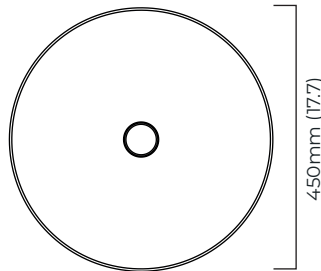

TINTO MEDIUM PENDANT

Inspired by the gentle incline of Scotland's Tinto Hill and chosen for its ability to cast light downward in a dramatic way, the shallow solid brass shade brings a refined simplicity to an interior.

FINISH

all satin brass
CTO-01-243-0021

dark bronze shade and finial with satin brass drop rod and ceiling rose
CTO-01-243-0022

satin brass shade and finial with dark bronze drop rod and ceiling rose
CTO-01-243-0023

all dark bronze
CTO-01-243-0024

all satin brass with black silk braided flex
CTO-01-243-0025

all dark bronze with black silk braided flex
CTO-01-243-0026

SUSPENSION

drop rod with ceiling box or flex (120v supplied with round silk flex)

please specify the required overall drop from the ceiling to the bottom of the fitting

BULBS

integrated LED - trailing edge dimmable - 8w - 2700k

WEIGHT

7kg (15.4lbs)

CERTIFICATION