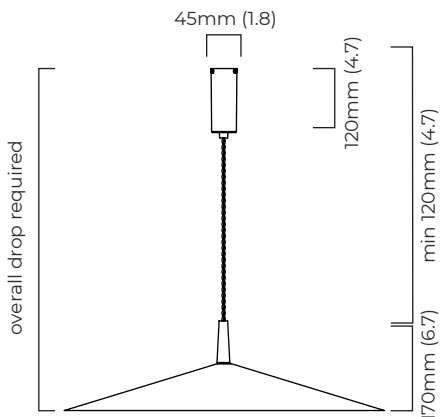

please specify the required overall drop from the ceiling to the bottom of the fitting

BULBS

integrated LED - trailing edge dimmable - 8w - 2700k

WEIGHT

9kg (19.8lbs)

CERTIFICATION

mounting plate dimensions