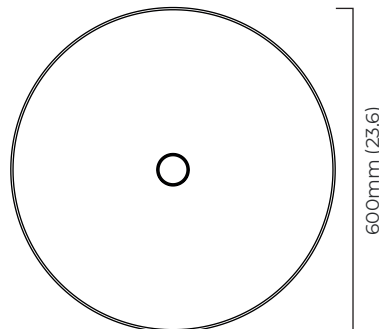

please specify the required overall drop from the ceiling to the bottom of the fitting

BULBS

integrated LED - trailing edge dimmable - 8w - 2700k

WEIGHT

9kg (19.8lbs)

CERTIFICATION

mounting plate dimensions