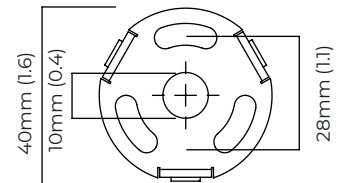

please specify the required overall drop from the ceiling to the bottom of the fitting

BULBS

integrated LED - trailing edge dimmable - 8w - 2700k

WEIGHT

9kg (19.8lbs)

CERTIFICATION

mounting plate dimensions