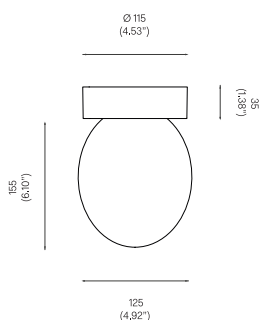

THE PHILOSOPHICAL EGG
SHORT CEILING ROSE, 2019

Petrol Blue Powder coated Brass.
Mouth blown opaline glass.

OVERALL DIMENSIONS

MATERIALS AND FINISHES

MA-PELCR-PCB
Petrol Blue Powder Coated

BULB SPECIFICATIONS

G9 3.5W LED Bulb
330lm / 2700K

PRODUCT SPECIFICATIONS

Input voltage: 120V / 240V
Maximum wattage: 40W
120V / 240V dimmable LED triac
Product weight: 3kg

CLEANING INSTRUCTIONS

Before cleaning, lighting fixtures must be turned off and unplugged from mains electricity. Whilst cleaning please take care and use the gloves provided.

BACKPLATE DIMENSIONS

Mounting screws not included
5mm countersunk screw recommended