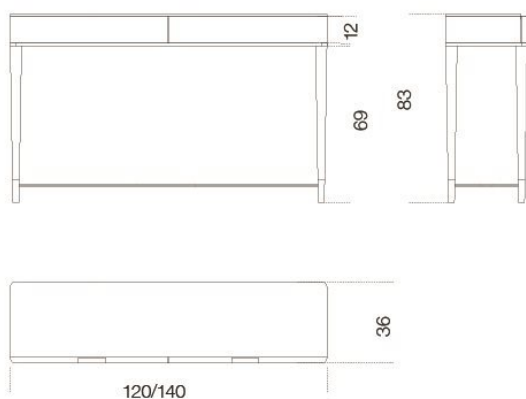

Console with black lacquered ash drawers. Satin brass and satin brass lacquered aluminium details. 6mm bright liquorice painted tempered glass top.

Dimensioni / Sizes

Cm  
120 x 36 x 83h  
140 x 36 x 83h

Inches

47¼" x 14¼" x 32¾"h  
55¼" x 14¼" x 32¾"h

*Cristallo / Glass*

*Liquirizia  
brillante  
Bright liquorice*

---

*Metallo / Metal*

*Ottone satinato  
Satin brass*

---