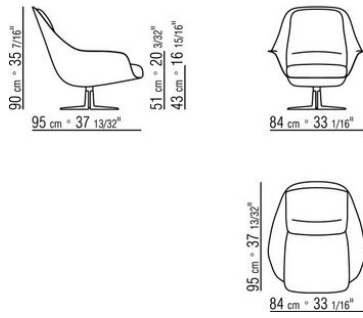

COD. 024811 SOFT-BERGERE SWIVEL BASE W/ 4 SPOKES

COD. 024832 SOFT-ARMCHAIR SWIVEL BASE W/ 5 SPOKES

COD. 024812 SOFT-BERGERE SWIVEL BASE W/ 5 SPOKES

COD. 024860 SOFT-OTTOMAN

COD. 024821 ARMCHAIR SWIVEL BASE W/ 4 SPOKES