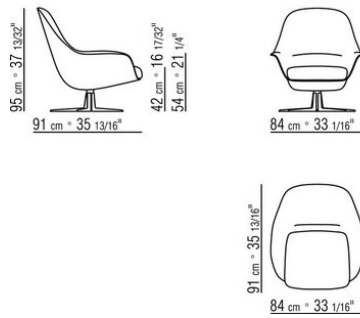

COD. 024860 SOFT-OTTOMAN

COD. 024832 SOFT-ARMCHAIR SWIVEL BASE W/ 5 SPOKES