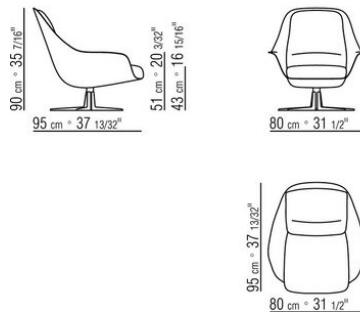

COD. 024842 LIGHT-ARMCHAIR SWIVEL BASE W/ 5 SPOKES