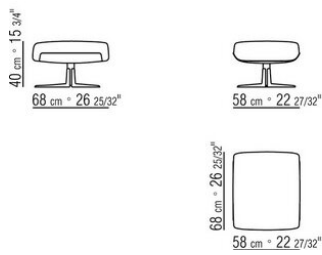

Cushion upholstery is removable in both the fabric and leather versions

COD. 024841 LIGHT-ARMCHAIR SWIVEL BASE W/ 4 SPOKES

COD. 024842 LIGHT-ARMCHAIR SWIVEL BASE W/ 5 SPOKES

COD. 024865 LIGHT-OTTOMAN

COD. 024831 SOFT-ARMCHAIR SWIVEL BASE W/ 4 SPOKES