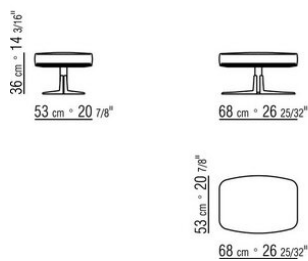

COD. 024811 SOFT-BERGERE SWIVEL BASE W/ 4 SPOKES

COD. 024832 SOFT-ARMCHAIR SWIVEL BASE W/ 5 SPOKES

COD. 024812 SOFT-BERGERE SWIVEL BASE W/ 5 SPOKES

COD. 024860 SOFT-OTTOMAN

COD. 024821 ARMCHAIR SWIVEL BASE W/ 4 SPOKES