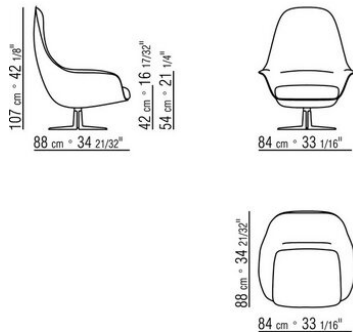

COD. 024811 SOFT-BERGERE SWIVEL BASE W/ 4 SPOKES