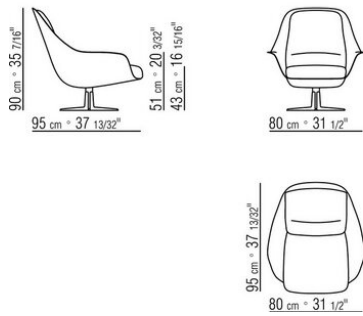

COD. 024865 LIGHT-OTTOMAN

COD. 024841 LIGHT-ARMCHAIR SWIVEL BASE W/ 4 SPOKES