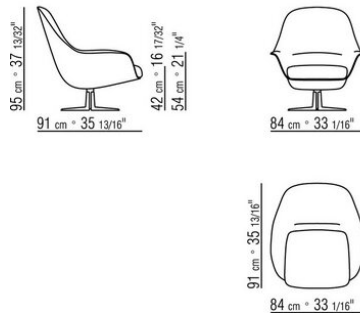

Cushion upholstery is removable in both the fabric and leather versions

COD. 024841 LIGHT-ARMCHAIR SWIVEL BASE W/ 4 SPOKES

COD. 024842 LIGHT-ARMCHAIR SWIVEL BASE W/ 5 SPOKES

COD. 024865 LIGHT-OTTOMAN

COD. 024831 SOFT-ARMCHAIR SWIVEL BASE W/ 4 SPOKES