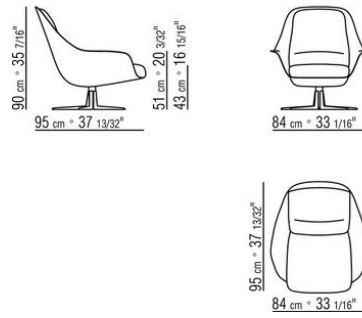

COD. 024822 ARMCHAIR SWIVEL BASE W/ 5 SPOKES

COD. 024899 HEADREST CUSHION