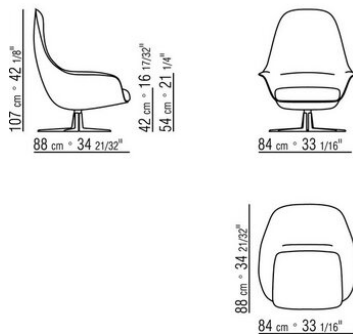

COD. 024812 SOFT-BERGERE SWIVEL BASE W/ 5 SPOKES