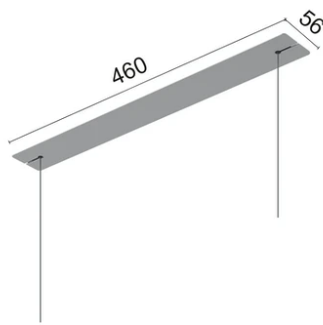

Recessed Kit 60W. Dali Version
08.0523.14