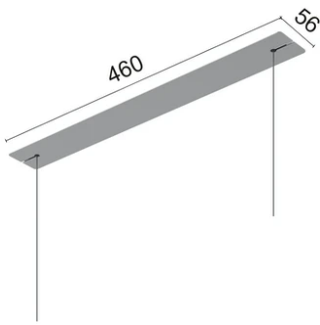

Recessed Kit 60W. Dali Version
08.0523.02