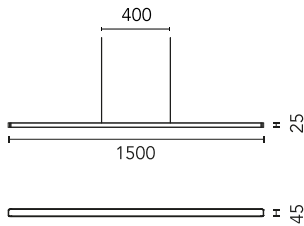

Main specifications

Lamp category	LED	Mountings	Suspension
Power (W)	59W	Environment	Indoor dry location
CCT (K)	3000K		
CRI	90		
Net lumen (lm)	5154		

Optical

Lighting type	Indirect, Direct
LED type	Top LED
Light distribution	Symmetric
Optical type	Diffused light
Beam angle (°)	76
Beam angle C90-270 (°)	82

Beam Angle DIR: 76°

h(m)	E(lx)	D(m)
1	1948	1.57
2	487	3.13
3	216	4.70
4	122	6.27
5	78	7.84

Luminous flux luminaire
5154 lm

Electrical

Voltage (V)	55.80	Insulation class	III
Dimmable	Yes		
Driver	Remote		
Driver type	Non Dimmable, Dimmable DALI		
Emergency	Without		

Physical

Color	Grey
Orientation	Fixed
Weight (kg)	1.45
Length (mm)	1500

Note

Cable 4,25 m

Super Line Up&Down Direct

Surface Kit 60W. Dali Version
08.0521.14

Remote Power Supply Kit 60W. Non Dimmable
08.0524.02