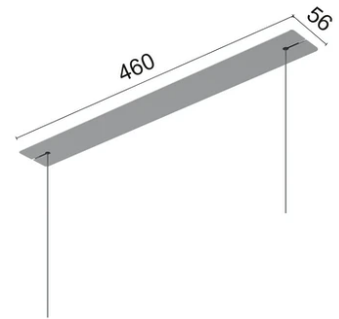

Recessed Kit 60W. Non Dimmable
08.0522.40