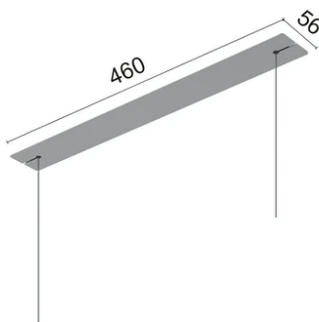

Super Line Up&Down Direct

Surface Kit 60W. Dali Version
08.0521.14

Recessed Kit 60W. Non Dimmable
08.0522.02

Recessed Kit 60W. Dali Version
08.0523.02