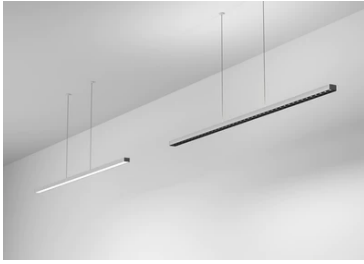

Super Line Up&Down Direct

■ 03.9500.02 - Grey

LED luminaire for direct and indirect lighting with a signature minimalist and compact design, to be installed on ceilings by means of suspension. Power source included in installation kits must be ordered separately.

Main specifications

Lamp category	LED	Mountings	Suspension
Power (W)	59W	Environment	Indoor dry location
CCT (K)	3000K		
CRI	90		
Net lumen (lm)	5154		

Optical

Lighting type	Indirect, Direct
LED type	Top LED
Light distribution	Symmetric
Optical type	Diffused light
Beam angle (°)	76
Beam angle C90-270 (°)	82

Beam Angle DIR: 76°

h(m)	E(lx)	D(m)
1	1948	1.57
2	487	3.13
3	216	4.70
4	122	6.27
5	78	7.84

Luminous flux luminaire
5154 lm

Electrical

Voltage (V)	55.80	Insulation class	III
Dimmable	Yes		
Driver	Remote		
Driver type	Non Dimmable, Dimmable DALI		
Emergency	Without		

Physical

Color	Grey
Orientation	Fixed
Weight (kg)	1.45
Length (mm)	1500

Note

Cable 4,25 m

Super Line Up&Down Direct

Surface Kit 60W. Dali Version
08.0521.14

Remote Power Supply Kit 60W. Non Dimmable
08.0524.02