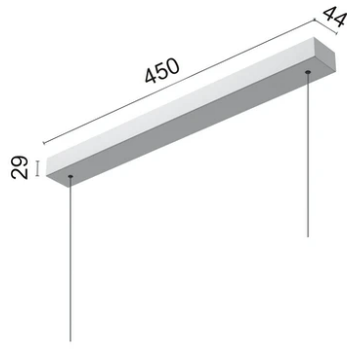

Recessed Kit 60W. Dali Version
08.0523.40

Surface Kit 60W. Dali Version
08.0521.40