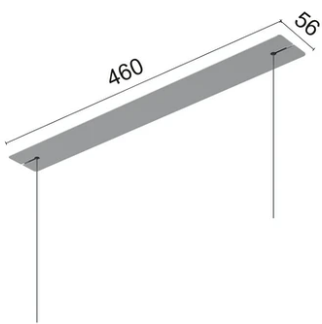

Recessed Kit 60W. Non Dimmable
08.0522.14