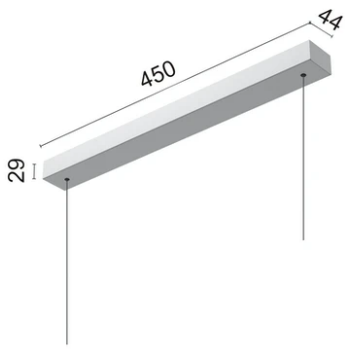

Main specifications

Lamp category	LED	Mountings	Suspension
Power (W)	59W	Environment	Indoor dry location
CCT (K)	3000K		
CRI	90		
Net lumen (lm)	5154		

Optical

Lighting type	Indirect, Direct
LED type	Top LED
Light distribution	Symmetric
Optical type	Diffused light
Beam angle (°)	76
Beam angle C90-270 (°)	82

Physical

Color	Grey
Orientation	Fixed
Weight (kg)	1.45
Length (mm)	1500

Note

Cable 4,25 m

Super Line Up&Down Direct

Surface Kit 60W. Dali Version
08.0521.14

Remote Power Supply Kit 60W. Non Dimmable
08.0524.02