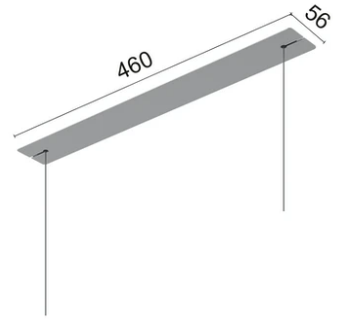

Main specifications

Lamp category	LED	Mountings	Suspension
Power (W)	59W	Environment	Indoor dry location
CCT (K)	3000K		
CRI	90		
Net lumen (lm)	5154		

Optical

Lighting type	Indirect, Direct
LED type	Top LED
Light distribution	Symmetric
Optical type	Diffused light
Beam angle (°)	76
Beam angle C90-270 (°)	82

Beam Angle DIR: 76°

h(m)	E(lx)	D(m)
1	1948	1.57
2	487	3.13
3	216	4.70
4	122	6.27
5	78	7.84

Luminous flux luminaire
5154 lm

Electrical

Voltage (V)	55.80	Insulation class	III
Dimmable	Yes		
Driver	Remote		
Driver type	Non Dimmable, Dimmable DALI		
Emergency	Without		

Physical

Color	Grey
Orientation	Fixed
Weight (kg)	1.45
Length (mm)	1500

Note

Cable 4,25 m

Super Line Up&Down Direct

Surface Kit 60W. Dali Version
08.0521.14

Remote Power Supply Kit 60W. Non Dimmable
08.0524.02