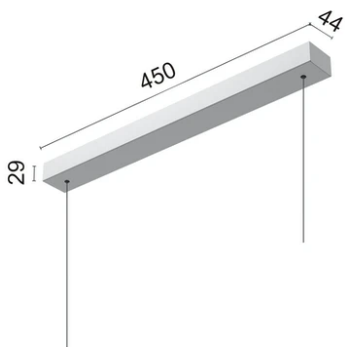

Super Line Up&Down Direct

Surface Kit 60W. Dali Version
08.0521.14

Recessed Kit 60W. Non Dimmable
08.0522.02

Recessed Kit 60W. Dali Version
08.0523.02