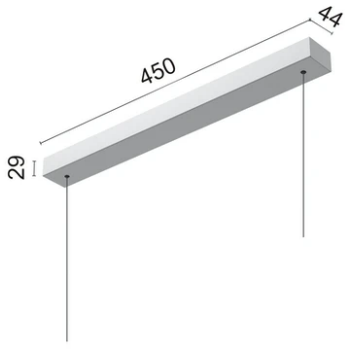

Surface Kit 60W. Non Dimmable
08.0520.02

Surface Kit 60W. Non Dimmable
08.0520.40