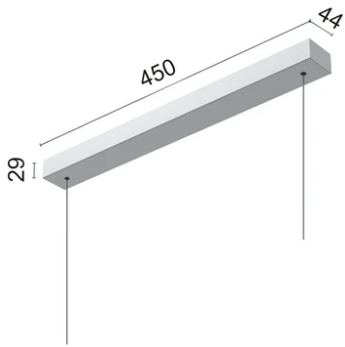

Surface Kit 60W. Dali Version
08.0521.02