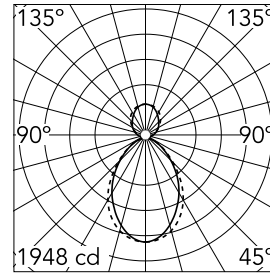

Main specifications

Lamp category	LED	Mountings	Suspension
Power (W)	59W	Environment	Indoor dry location
CCT (K)	3000K		
CRI	90		
Net lumen (lm)	5154		

Optical

Lighting type	Indirect, Direct
LED type	Top LED
Light distribution	Symmetric
Optical type	Diffused light
Beam angle (°)	76
Beam angle C90-270 (°)	82

Physical

Color	Grey
Orientation	Fixed
Weight (kg)	1.45
Length (mm)	1500

Note

Cable 4,25 m

Super Line Up&Down Direct

Surface Kit 60W. Dali Version
08.0521.14

Remote Power Supply Kit 60W. Non Dimmable
08.0524.02