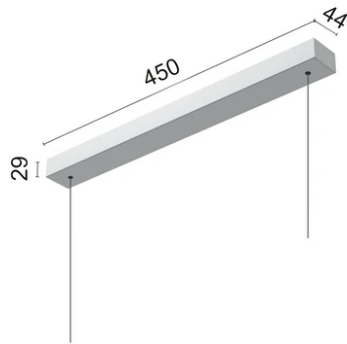

Surface Kit 60W. Non Dimmable
08.0520.14