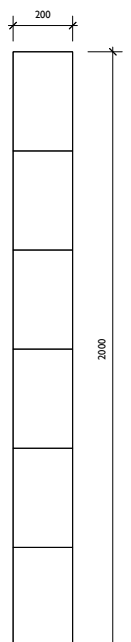

STEPS FLOOR / WALL LAMP

Materials:
Powder coated metal

Colour options:
white

Bulb specification:
E14 screw base bulb, max 60W.

Sizes in mm.

Option 01

Option 02

ARETI

www.atelierareti.com info@atelierareti.com

Our collections are hand made and made to order, small irregularities in shape or surface will occur, they are inherent to the hand made process and should not be seen as flaws. Variations in colour and size are available for some collections, please contact Areti for more details.