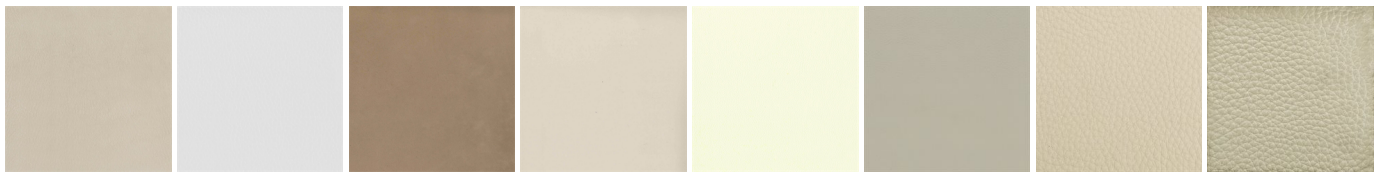

SOPHIE LITE

FINISHINGS\SEAT AND BACKREST\LEATHER (8)

NABUK
LEATHER

PELLE
SPECIAL

AGED-
LOOKING
LEATHER

COLORS
LEATHER

SPRING
LEATHER

SOFT
LEATHER