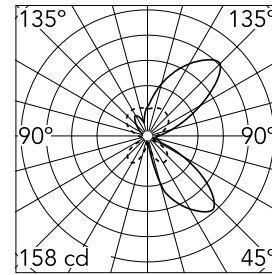

## Soft Spun Fluorescent Small

SA.5004.1 - Raw

Recessed luminaire for fluorescent lamp Non-dimmable 220/240V ballasts included.

### Optical

<b>Lighting type</b>	Indirect
<b>Lamp type</b>	TC-L
<b>Light distribution</b>	Symmetric
<b>Optical type</b>	Diffused light

Beam Angle DIR: 84°

h(m)	E(lx)	D(m)
1	158	4.13
2	40	8.26
3	18	12.39
4	10	16.52
5	6	20.65

### Physical

<b>Color</b>	Raw
<b>Orientation</b>	Fixed
<b>Weight (kg)</b>	11