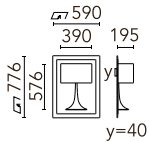

Soft Spun Fluorescent Small

SA.5004.1 - Raw

Recessed luminaire for fluorescent lamp Non-dimmable 220/240V ballasts included.

Main specifications

Lamp category	Fluorescent
Power (W)	36W
Mountings	Wall recessed
Environment	Indoor dry location

Optical

Lighting type	Indirect
Lamp type	TC-L
Light distribution	Symmetric
Optical type	Diffused light

Beam Angle DIR: 84°

h(m)	E(lx)	D(m)
1	158	4.13
2	40	8.26
3	18	12.39
4	10	16.52
5	6	20.65

Luminous flux luminaire
2200 lm

Electrical

Lamp holder	2G11
Dimmable	No
Driver	Integrated
Driver type	Non Dimmable
Emergency	Without

Physical

Color	Raw
Orientation	Fixed
Weight (kg)	11