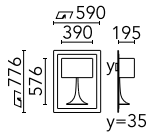

Soft Spun LED Small Table

SA.5006.1D - Raw

Wall recessed SOFT luminaire for LED lamp.

Main specifications

Number of heads	1	CRI	90
Lamp category	LED	Net lumen (lm)	1184
Power (W)	28W	Mountings	Recessed
System power (W)	35	Environment	Indoor dry location
CCT (K)	3000K		

Optical

Lighting type	Direct
LED type	Top LED
Light distribution	Symmetric
Optical type	Diffused light

Beam Angle DIR: 57°

h(m)	E(lx)	D(m)
1	282	1.21
2	71	2.42
3	31	3.63
4	18	4.84
5	11	6.04

Luminous flux luminaire
1800 lm