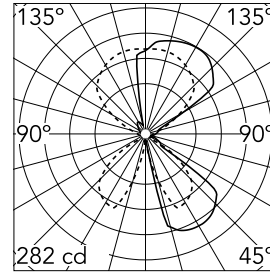

Soft Spun LED Small Table

SA.5006.1D - Raw

Wall recessed SOFT luminaire for LED lamp.

Main specifications

Number of heads	1	CRI	90
Lamp category	LED	Net lumen (lm)	1184
Power (W)	28W	Mountings	Recessed
System power (W)	35	Environment	Indoor dry location
CCT (K)	3000K		

Optical

Lighting type	Direct
LED type	Top LED
Light distribution	Symmetric
Optical type	Diffused light

Beam Angle DIR: 57°

h(m)	E(lx)	D(m)
1	282	1.21
2	71	2.42
3	31	3.63
4	18	4.84
5	11	6.04

Luminous flux luminaire
1800 lm