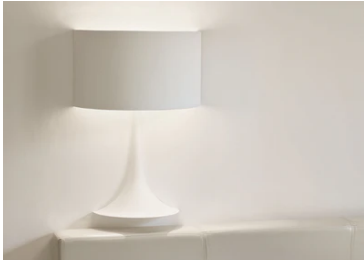

Soft Spun LED Small Table

SA.5006.1D - Raw

Wall recessed SOFT luminaire for LED lamp.

Main specifications

Number of heads	1	CRI	90
Lamp category	LED	Net lumen (lm)	1184
Power (W)	28W	Mountings	Recessed
System power (W)	35	Environment	Indoor dry location
CCT (K)	3000K		

Optical

Lighting type	Direct
LED type	Top LED
Light distribution	Symmetric
Optical type	Diffused light

Beam Angle DIR: 57°

h(m)	E(lx)	D(m)
1	282	1.21
2	71	2.42
3	31	3.63
4	18	4.84
5	11	6.04

Luminous flux luminaire
1800 lm