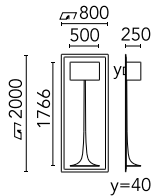

Optical

Lighting type	Indirect
Lamp type	TC-L
Light distribution	Symmetric
Optical type	Diffused light

Beam Angle DIR: 80°

h(m)	E(lx)	D(m)
1	172	4.24
2	43	8.48
3	19	12.73
4	11	16.97
5	7	21.21

Luminous flux luminaire
3600 lm