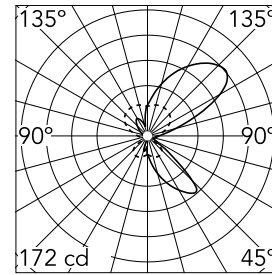

Soft Spun Fluorescent Large

SA.5008.1 - Raw

Recessed luminaire for fluorescent lamp. Non-dimmable 220/240V ballasts included.

Main specifications

Lamp category	Fluorescent	Environment	Indoor dry location
Power (W)	49.4W		
CRI	90		
Net lumen (lm)	720		
Mountings	Wall recessed		

Optical

Lighting type	Indirect
Lamp type	TC-L
Light distribution	Symmetric
Optical type	Diffused light

Beam Angle DIR: 80°

h(m)	E(lx)	D(m)
1	172	4.24
2	43	8.48
3	19	12.73
4	11	16.97
5	7	21.21

Luminous flux luminaire
3600 lm