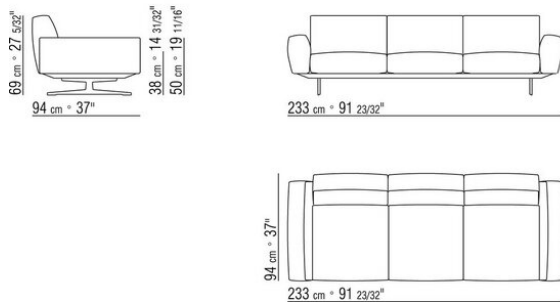

Cushion in sterilized goose down (Assopiuma certified, gold label)

Upholstery removable fabric or leather covers

TECHNICAL DRAWINGS | SOFT DREAM | SOFT DREAM LARGE

COD. 015G02 SOFA

COD. 015G03 SOFA

COD. 015G04 SOFA