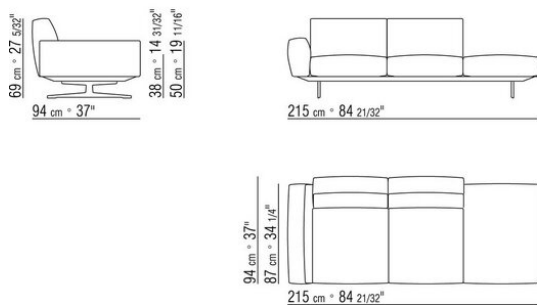

COD. 015G31 SOFA