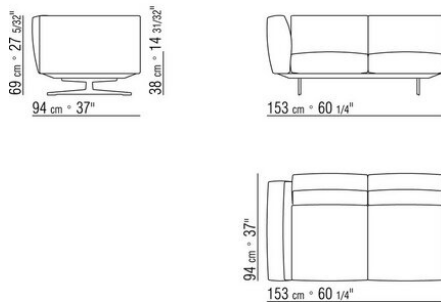

COD. 015G19 END UNIT L / HIGH ARM