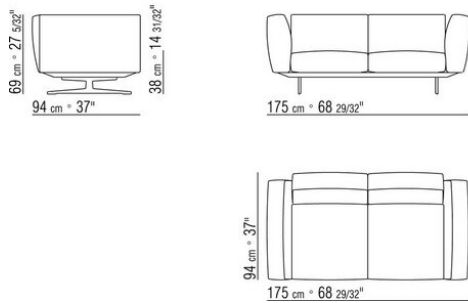

COD. 015G71 SOFA / CORNER L-HIGH ARM

COD. 015G73 SOFA / CORNER L-HIGH ARM

COD. 015G75 SOFA / CORNER L-HIGH ARM

COD. 015G77 SOFA / CORNER L-HIGH ARM

COD. 015G06 SOFA HIGH ARM

COD. 015G07 SOFA HIGH ARM

TECHNICAL DRAWINGS | SOFT DREAM | SOFT DREAM LARGE