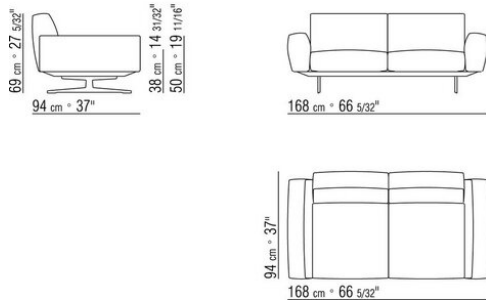

TECHNICAL DRAWINGS | SOFT DREAM | SOFT DREAM LARGE

COD. 015G02 SOFA