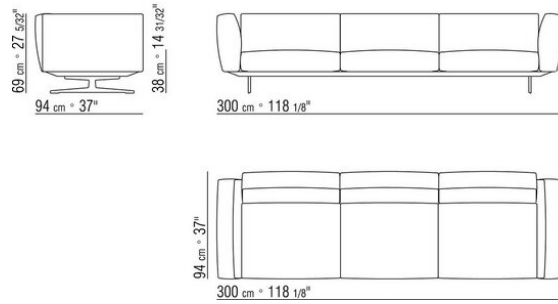

COD. 015G09 SOFA HIGH ARM