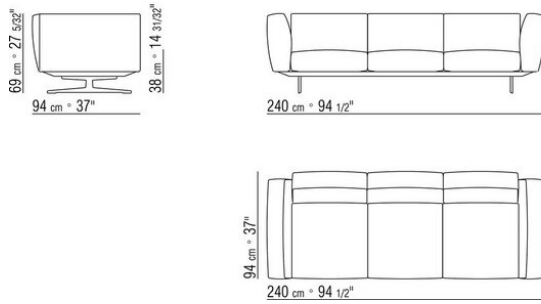

TECHNICAL DRAWINGS | SOFT DREAM | SOFT DREAM LARGE

COD. 015G08 SOFA HIGH ARM