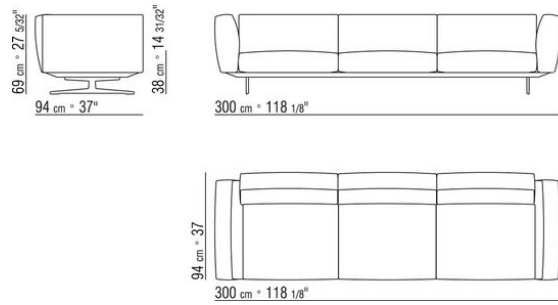

COD. 015G71 SOFA / CORNER L-HIGH ARM

COD. 015G73 SOFA / CORNER L-HIGH ARM

COD. 015G75 SOFA / CORNER L-HIGH ARM

COD. 015G77 SOFA / CORNER L-HIGH ARM

COD. 015G06 SOFA HIGH ARM

COD. 015G07 SOFA HIGH ARM

TECHNICAL DRAWINGS | SOFT DREAM | SOFT DREAM LARGE