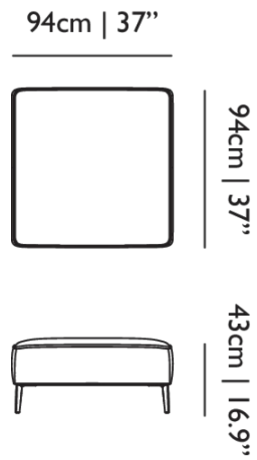

m o o o i

Sofa So Good Footstool

MARCEL WANDERS STUDIO

The Sofa So Good Demi Table is part of the modular Sofa So Good. It can act as a real centrepiece, or blend into your own Sofa So Good configuration. Versatile and sophisticated, it suits every interior and is available in a variety of six wood finishes.

Detailing

Finished with a beautiful piping edge, Sofa So Good gives you just the right “feather feel” that supports your posture and wellbeing.

Sofa So Good Footstool / SSG Footstool

Dimensions

Product

WIDTH 94cm | 37"
HEIGHT 43cm | 16.9"
DEPTH 94cm | 37"
WEIGHT NETTO 15kg | 33.07lbs

Packaging

WIDTH 96cm | 37.8"
HEIGHT 34.5cm | 13.6"
CUBAGE 0.32m³ | 11.46ft³
LENGTH 98cm | 38.6"
WEIGHT 26kg | 57.32lbs

Technical

MATERIAL

Steel frame, foam on elastic straps, polished aluminum feet
