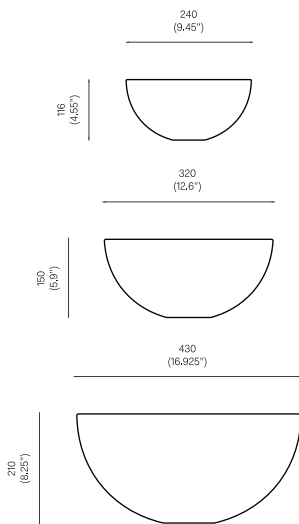

MEDITATION STOOL, 2004

Polished Black Marquina and Statuary White Marble.

OVERALL DIMENSIONS

MATERIALS AND FINISHES

MA-MS01BM
MA-MS02BM
MA-MS03BM
White Statuary Marble

MA-MS01SW
MA-MS02SW
MA-MS03SW
Black Marquina Marble