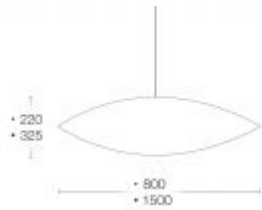

DETAILS

Grow Family
Seed System kitset lightshade
2 sizes
1500 assembled only. Kitset 1500
under development
Construct your kitset by following
our [instructional video](#)

STORY

"Flax, or harakeke, is a New Zealand indigenous plant and it has been grown for its valuable fibre. There is a Maori proverb about preserving important resources: "If you cut the central stalk of the flax bush, where will the bellbird feed?" They would only take some of the outer leaves to ensure an ongoing supply. Our kitsets significantly reduce freighting, which is one of our ways of doing what we can to help preserve our beautiful sea and land environments" - David Trubridge

FLAX 800

Bamboo Plywood with Nylon Clips
E27 bulb holder with 2m of electrical
cord
Generally held in stock

FLAX LINE DRAWING

FLAX 800 BLACK

Stained Bamboo Plywood with Nylon
Clips
E27 bulb holder with 2m of black
electrical cord
Generally held in stock