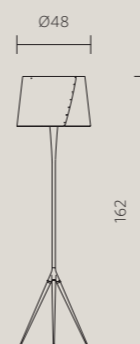

## DE-LUX B4

1955

### DETAILS

Mounting	Materials	Weight (Kg)
Floor lamp	aluminum/iron/ polypropylene	3,50