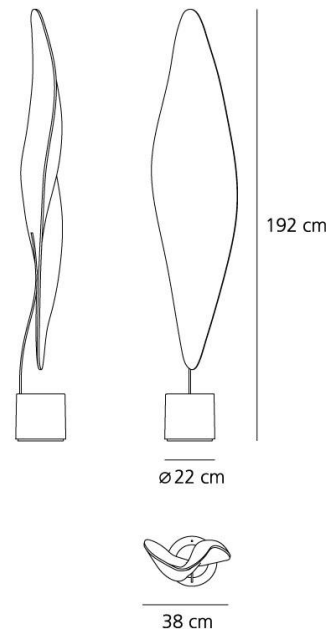

#### DIMENSIONS

Width:	(cm) 38
Height:	(cm) 192
Base Diameter:	(cm) 22
Cutout shape:	

#### Dimensions