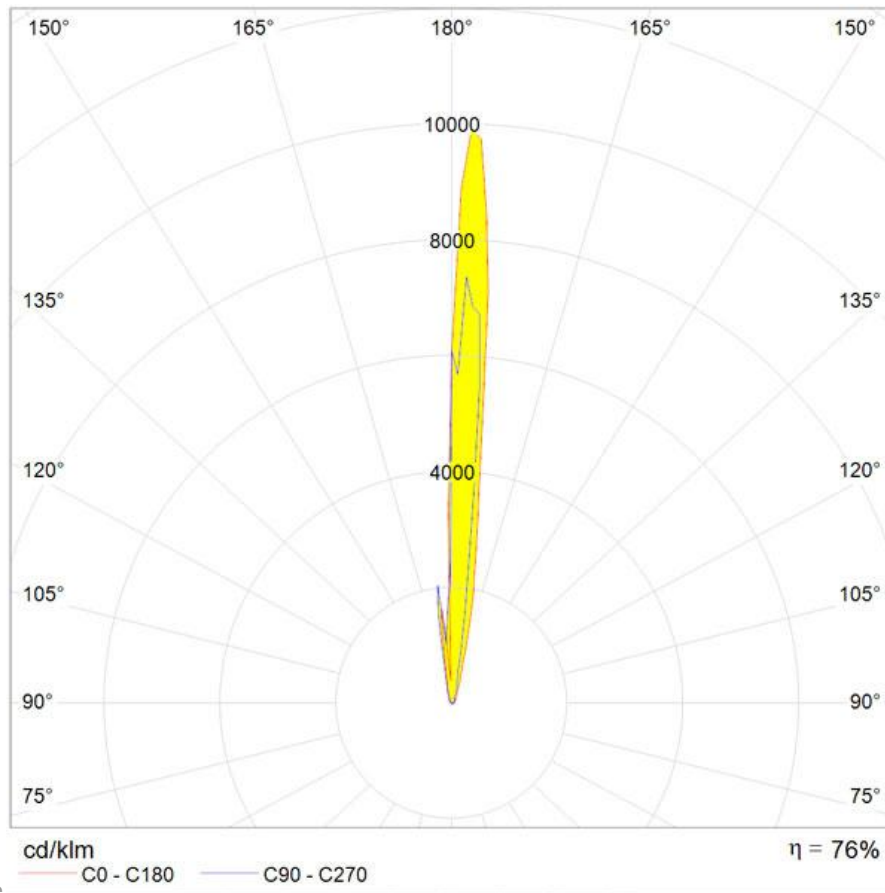

#### DIMENSIONS

Width:	(cm) 38
Height:	(cm) 192
Base Diameter:	(cm) 22
Cutout shape:	

#### Dimensions

## DIAGRAMS

Polar curve

Cartesian diagram