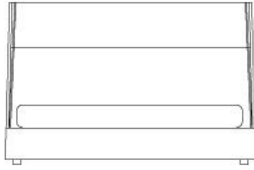

UPHOLSTERED HEADBOARD

in moulded flexible polyurethane with metallic frame, with pre-cover in polyester padding, and removable final cover in fabric or leather

CHLOE

CARLO COLOMBO (2017)

1795 - 1995
70 3/4" - 78 1/2"