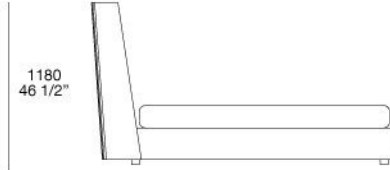

UPHOLSTERED HEADBOARD

in moulded flexible polyurethane with metallic frame, with pre-cover in polyester padding, and removable final cover in fabric or leather

CHLOE

CARLO COLOMBO (2017)

1795 - 1995
70 3/4" - 78 1/2"