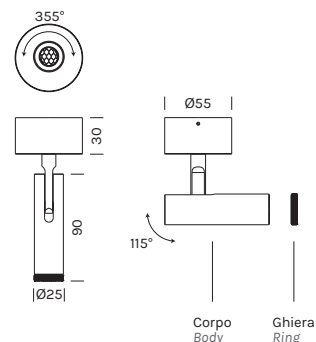

SOFFITTO / CEILING

BEAM MASTER Ø25

Alluminio
Fascio di luce orientabile
Driver: escluso

Aluminum
 Light beam: adjustable
 Driver: excluded

**Corpo (ghiera esclusa) / Body (ring excluded)**

	M 2700°K	W 3000°K	N 4000°K
4310			
Potenza/ Power	1x 4W	1x 4W	1x 4W
Lumen	1x 380 lm	1x 410 lm	1x 410 lm
CRI	>90	>90	>90
Alimentazione/ Supply	24Vdc	24Vdc	24Vdc

Articolo Item	Temperatura Temperature	°Ottica °Optic	Finitura Finish
4310	M	16	-BO 
	W		-NO 
	N		-BV 
			-OR 
			-RR 
			-TI 

Ghiera / Ring

Filtro anti-abbagliamento incluso
 Antiglare filter included

Articolo Item	Finitura Finish
410	-BO 
	-BV 
	-NO 
	-OR 
	-RR 
	-TI 

Alimentatori 24Vdc in tensione in remoto / Remote constant voltage drivers 24Vdc

Articolo Item	Potenza Power	Dimensioni Dimensions	N° art. alimentabili N° of items powerable
1A0150	30W	160x58x18	1-4
1A0151	50W	160x58x18	1-6
1A0152	75W	160x58x18	1-9
1A0145	100W	190x52x37	1-12
1A0153	150W	240x60x49	1-18

Centraline dimmerabili in remoto / Remote dimmable controllers

Articolo Item	Potenza Power	Dimensioni Dimensions
1A0837	120W MAX	132x22x19
1A0838	240W MAX	156x47x26
1A0172	240W MAX	57x43x19