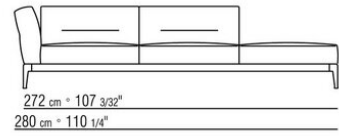

Backrest cushions in sterilized goose down (Assopiuma certified, gold label), on

request, with upcharge.

An optional 57x48cm cushion is recommended for each 100cm-deep seat

Feet in cast aluminum with satin, chrome, black chrome, burnished, glossy anthracite, matt titanium 710 finish. Rests on pads made of thermoplastic material

COD. 023615

COD. 023617

COD. 023621

COD. 023623

COD. 023625

COD. 023627

COD. 023631

COD. 023633

COD. 023650

COD. 023651

COD. 023699

0236XA

- N.1 COD.023617 - END UNIT L CM.280 x100
- N.1 COD.023627 - LONG CORNER L CM.280 x100
- N.8 COD.023699 - CUSHION CM.57 x48

0236XB

- N.1 COD.0236B5 - END UNIT L CM.220 x90
- N.1 COD.0236B3 - END UNIT L CM.155 x90
- N.1 COD.0236D1 - TERMINAL UNIT L CM.147 x90
- N.7 COD.023699 - CUSHION CM.57 x48