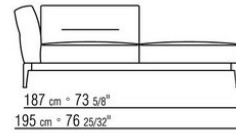

Backrest cushions in sterilized goose down (Assopiuma certified, gold label), on

request, with upcharge.

An optional 57x48cm cushion is recommended for each 100cm-deep seat

Feet in cast aluminum with satin, chrome, black chrome, burnished, glossy anthracite, matt titanium 710 finish. Rests on pads made of thermoplastic material

COD. 023615

COD. 023617

COD. 023621

COD. 023623

COD. 023625

COD. 023627

COD. 023631

COD. 023633

COD. 023650

COD. 023651

COD. 023699

0236XA

- N.1 COD.023617 - END UNIT L CM.280 x100
- N.1 COD.023627 - LONG CORNER L CM.280 x100
- N.8 COD.023699 - CUSHION CM.57 x48

0236XB

- N.1 COD.0236B5 - END UNIT L CM.220 x90
- N.1 COD.0236B3 - END UNIT L CM.155 x90
- N.1 COD.0236D1 - TERMINAL UNIT L CM.147 x90
- N.7 COD.023699 - CUSHION CM.57 x48