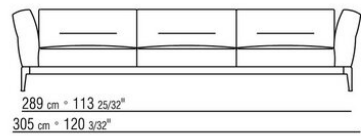

Backrest cushions in sterilized goose down (Assopiuma certified, gold label), on

request, with upcharge.

An optional 57x48cm cushion is recommended for each 100cm-deep seat

Feet in cast aluminum with satin, chrome, black chrome, burnished, glossy anthracite, matt titanium 710 finish. Rests on pads made of thermoplastic material

Upholstery is removable in both the fabric and leather versions

Attention: elements of different (90cm and 100cm) depths cannot be combined

The overall dimensions of the armrest and backrest are indicative

COD. 023602

COD. 023603

COD. 023604

COD. 023605

COD. 023661

COD. 023663

COD. 023611

COD. 023613