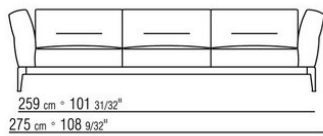

COD. 023604