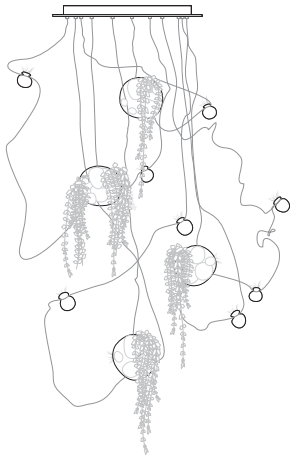

Image shown above 38.3 with round canopy

Ø240 - 270mm

Series	38
Mounting	Ceiling mounted
Glass Colours	Clear
Lamp	1W LED, 2700K, 100lm (2500K and 3000K options available) 10W Xenon, 2600K, 81lm
Copper Length	Fixed lengths. 3000mm standard / up to 9900mm maximum
Canopy Finish	White canopy
Materials	Blown glass, flexible copper suspension, electrical components, steel canopy
Power Supply	Integral Bocci recommends remote mounting power supplies for ease of long-term maintenance.
Environment	Indoor, dry location. IP30
Note	The copper will weather and tarnish, registering the passage of time in its patina. Every single Bocci product is handmade. Each one is variously blown, poured, carved, polished, packed and dispatched directly by us. As such, no two products are identical; they are individual, irregular expressions of our research.
Patent #	EU 002071019-001

Weight (kg)

38.3m	8
38.3	8
38.11	31
38.16	43
38.28	75

Certifications

NON-ADJUSTABLE LENGTH

38.3m

38.3

3 light sources, 2 vessels,
and 3 independent
canopies

3 light sources, 2 vessels

up to 3000
standard
up to 9900
custom

Ø116

Ø116

38.11

11 light sources, 8 vessels

850 x 284

38.16

16 light sources, 12 vessels

1100 x 370

38.28

28 light sources, 20 vessels

1320 x 444

up to 3000
standard
up to 9900
custom

All dimensions are in millimeters
(mm) unless otherwise specified.