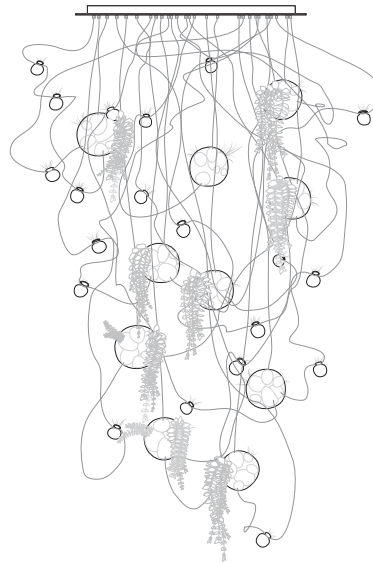

Image shown above 38.3 with round canopy

Ø240 - 270mm

Series	38
Mounting	Ceiling mounted
Glass Colours	Clear
Lamp	1W LED, 2700K, 100lm (2500K and 3000K options available) 10W Xenon, 2600K, 81lm
Copper Length	Fixed lengths. 3000mm standard / up to 9900mm maximum
Canopy Finish	White canopy
Materials	Blown glass, flexible copper suspension, electrical components, steel canopy
Power Supply	Integral Bocci recommends remote mounting power supplies for ease of long-term maintenance.
Environment	Indoor, dry location. IP30
Note	The copper will weather and tarnish, registering the passage of time in its patina. Every single Bocci product is handmade. Each one is variously blown, poured, carved, polished, packed and dispatched directly by us. As such, no two products are identical; they are individual, irregular expressions of our research.
Patent #	EU 002071019-001

Weight (kg)

38.3m	8
38.3	8
38.11	31
38.16	43
38.28	75

Certifications

NON-ADJUSTABLE LENGTH

38.3m

38.3

3 light sources, 2 vessels,
and 3 independent
canopies

3 light sources, 2 vessels

up to 3000
standard
up to 9900
custom

Ø116

Ø116

38.11

11 light sources, 8 vessels

850 x 284

38.16

16 light sources, 12 vessels

1100 x 370

38.28

28 light sources, 20 vessels

1320 x 444

up to 3000
standard
up to 9900
custom

All dimensions are in millimeters
(mm) unless otherwise specified.